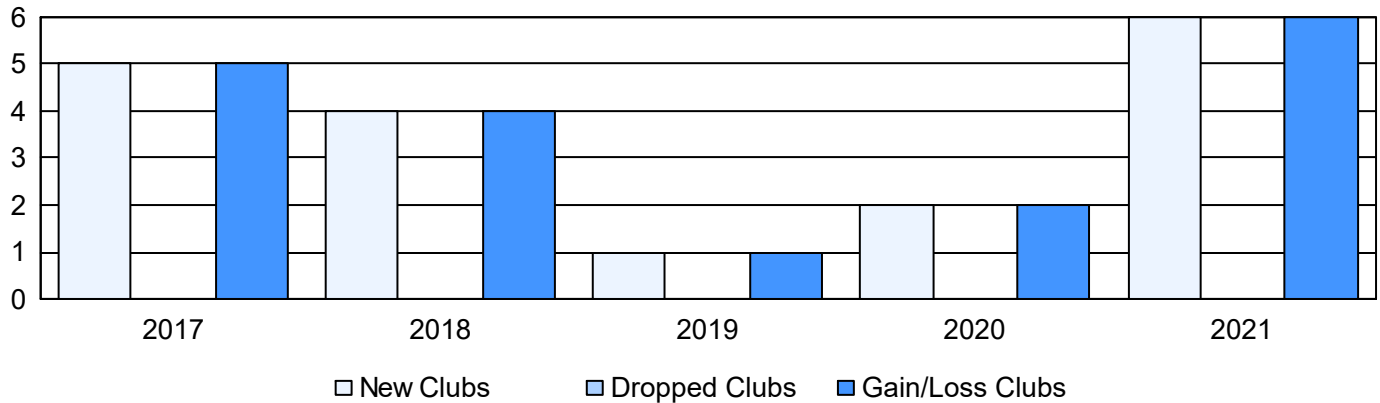

Year	New Clubs	Dropped Clubs	Gain/ Loss Clubs	New Members	Charter Members	Reinstate Members	Transfer Members	Total Member Added	Total Members Dropped	Gain/ Loss Members
2016-2017	5	0	5	496	139	22	5	662	221	441
2017-2018	4	0	4	392	139	9	4	544	504	40
2018-2019	1	0	1	186	47	27	19	279	358	-79
2019-2020	2	0	2	238	43	11	4	296	342	-46
2020-2021	6	0	6	290	172	15	4	481	376	105
<b>Average</b>	<b>4</b>	<b>0</b>	<b>4</b>	<b>320</b>	<b>108</b>	<b>17</b>	<b>7</b>	<b>452</b>	<b>360</b>	<b>92</b>

### Clubs