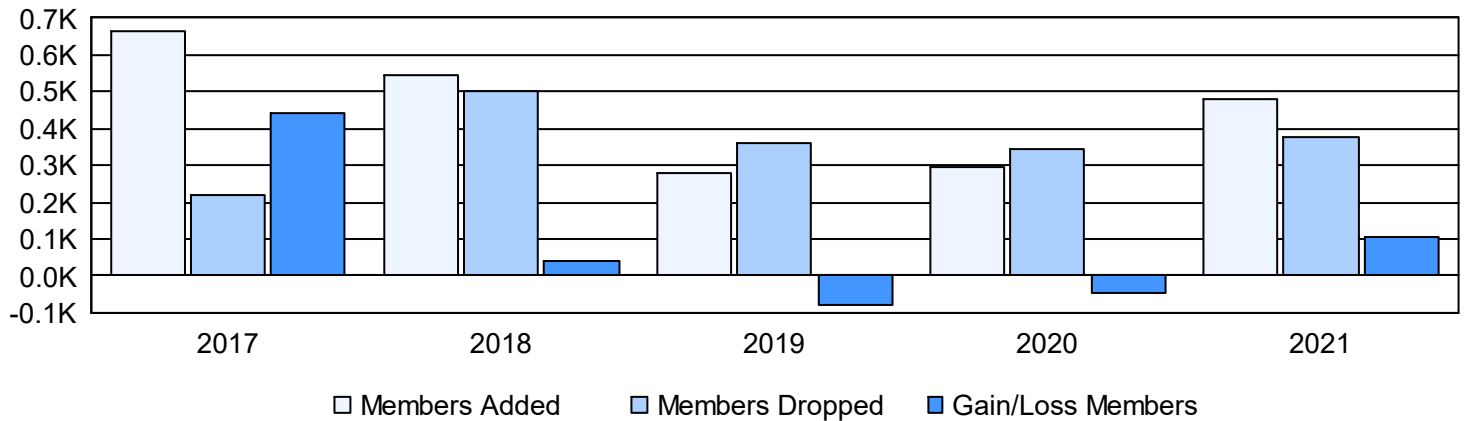

Year	New Clubs	Dropped Clubs	Gain/ Loss Clubs	New Members	Charter Members	Reinstate Members	Transfer Members	Total Member Added	Total Members Dropped	Gain/ Loss Members
2016-2017	5	0	5	496	139	22	5	662	221	441
2017-2018	4	0	4	392	139	9	4	544	504	40
2018-2019	1	0	1	186	47	27	19	279	358	-79
2019-2020	2	0	2	238	43	11	4	296	342	-46
2020-2021	6	0	6	290	172	15	4	481	376	105
Average	4	0	4	320	108	17	7	452	360	92

Clubs

Members