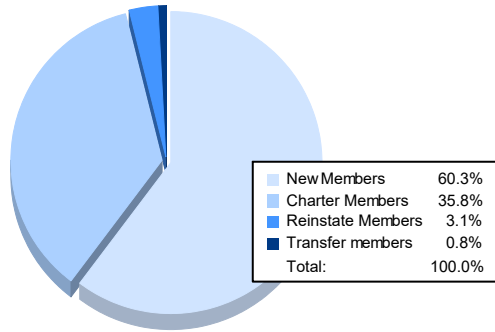

Membership Composition June 2021 Cumulative